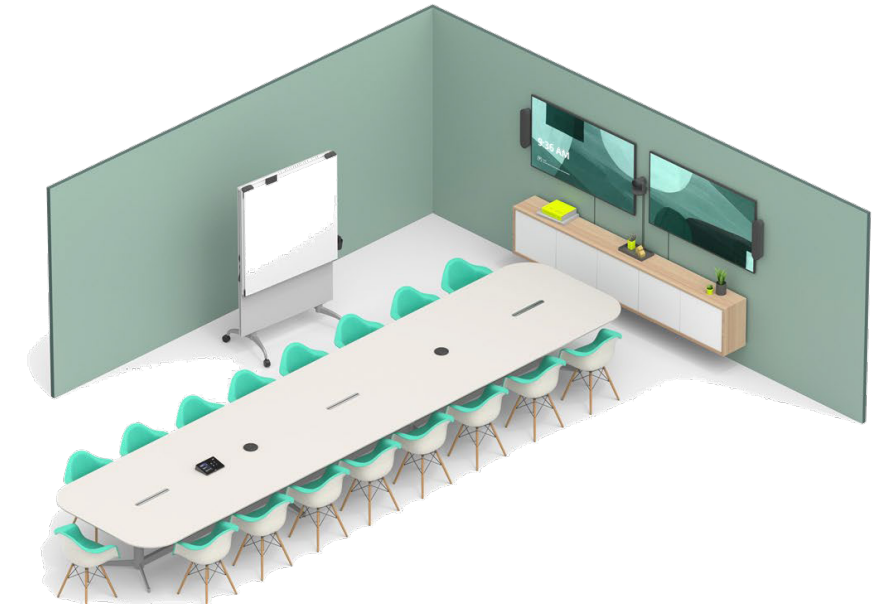

Logitech® room solutions are available in small, medium, or large configurations with accessories to suit each space.

VIDEO RightSight™

detects meeting participants, automatically moves the lens, and adjusts the zoom so no one is left out of the picture.

AUDIO

RightSound™

auto-levels loud and soft voices—while suppressing background noise—for outstanding conversational clarity.

SMALL SPACES

The small room configuration with Logitech Rally Bar Huddle or Rally Bar Mini delivers superior audio and video in a compact, all-in-one form factor. Clean cabling and flexible mounting options allow you to confidently deploy at scale.

MEDIUM SPACES

Experience brilliant optics and room-filling audio with the medium room configuration with Logitech Rally Bar, an all-in-one video bar purpose-built for midsize rooms. Mount neatly to the display or wall, or stand on a credenza.

Choose Your Room System

Logitech Meeting Room Solutions

Complete Microsoft Teams room solutions from Logitech allow participants to quickly kick off and run a video conference meeting. Logitech RightSight™ camera control automatically moves and adjusts the lens to comfortably frame meeting participants in rooms of all shapes and sizes.